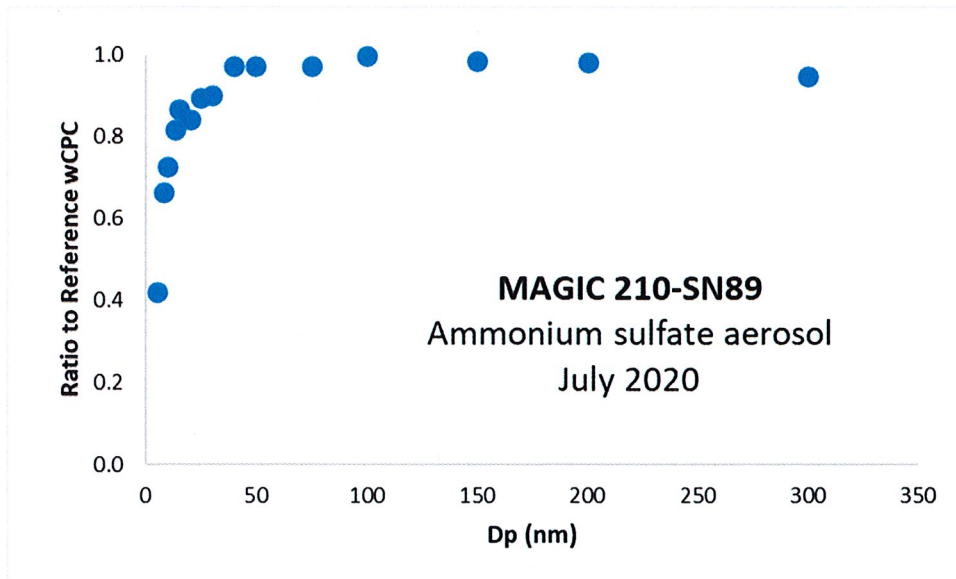

CALIBRATION DATA

Calibration data for unit SN-89.

Response of the MAGIC-210 (SN#89) with particle size.