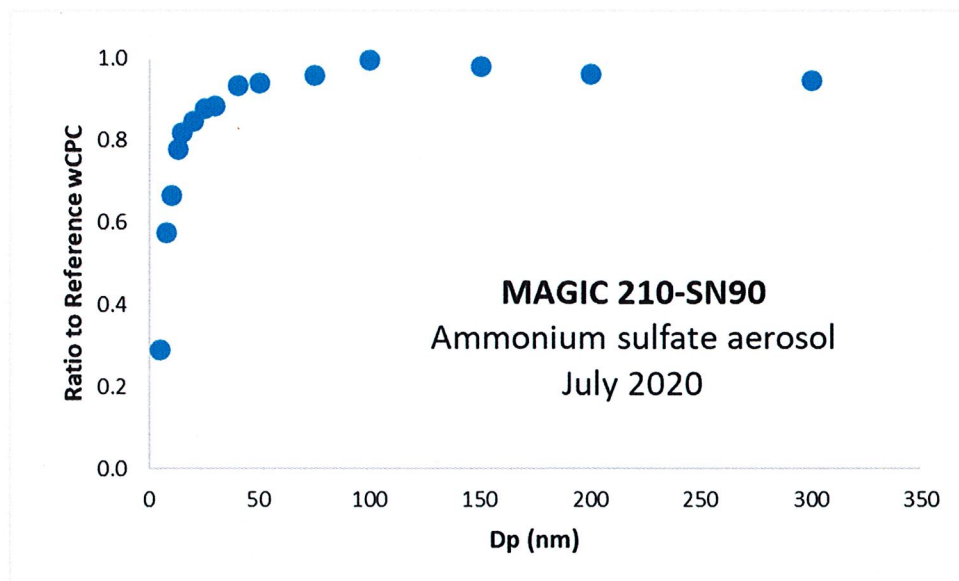

CALIBRATION DATA

Calibration data for unit SN-90.

Response of the MAGIC-210 (SN#90) with particle size.